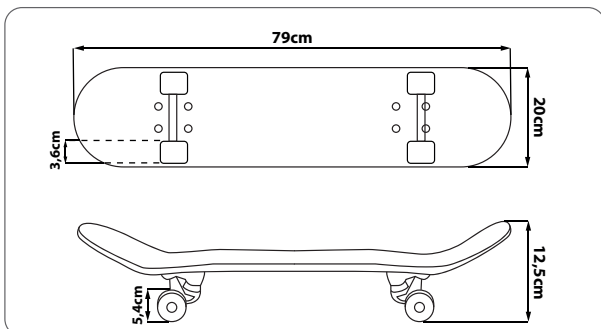

**59188**  
Marvel - HOLO  
Platinum

Disney  
100

**59050**  
Marvel - Stamps

Disney  
100

**59180**  
Star Wars - HOLC

**SPORT HELMETS**  
CHILDREN / ADULT

**M** (52-56cm)  
**L** (56cm-59cm)

**59097**  
MICKEY  
SERIOUSLY

TECHNICAL DETAILS

-  ABEC 7 STEEL BEARINGS
-  PU 54 X 36 MM, 90A - PRINTED WHEELS
-  BOX 6 PCS
-  ALUMINUM TRUCKS - 129 MM WIDTH
-  NON-SLIP AND DURABLE DECK
-  9 LAYERS MAPLE WOOD
-  MAX 100 KG

**59190**  
MICKEY  
STEAMBOAT

**59193**  
MARVEL  
STAMPS

**59192**  
SPIDER-MAN  
BEYOND AMAZING

size  
**31"**

**WOODEN SKATEBOARDS**  
CHILDREN / ADULT